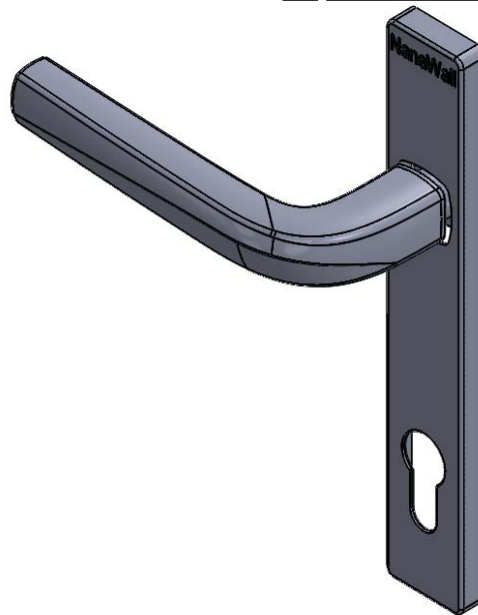

## Lever Handle

Lever Handles and Trim Plates for use with the multi-point locking at the primary swing panel of all systems except all glass systems. Similar dummy handles and trim plates are available for a secondary swing panel, except SL45.

### Finishes:

- Stainless Steel in Brushed Satin
- Stainless Steel in Black Titanium