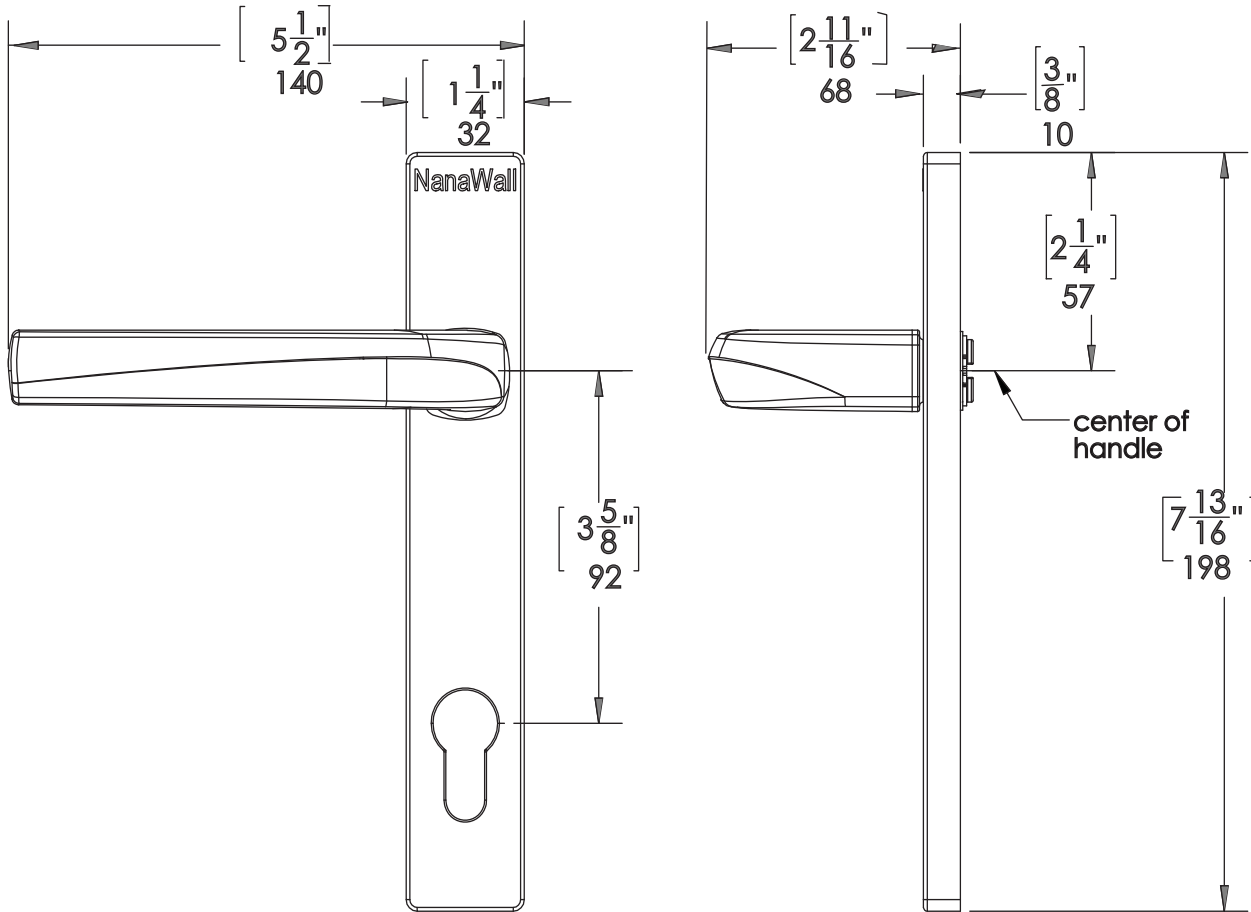

## Lever Handle

Lever Handles and Trim Plates for use with the multi-point locking at the primary swing panel of all systems except all glass systems. Similar dummy handles and trim plates are available for a secondary swing panel, except SL45.