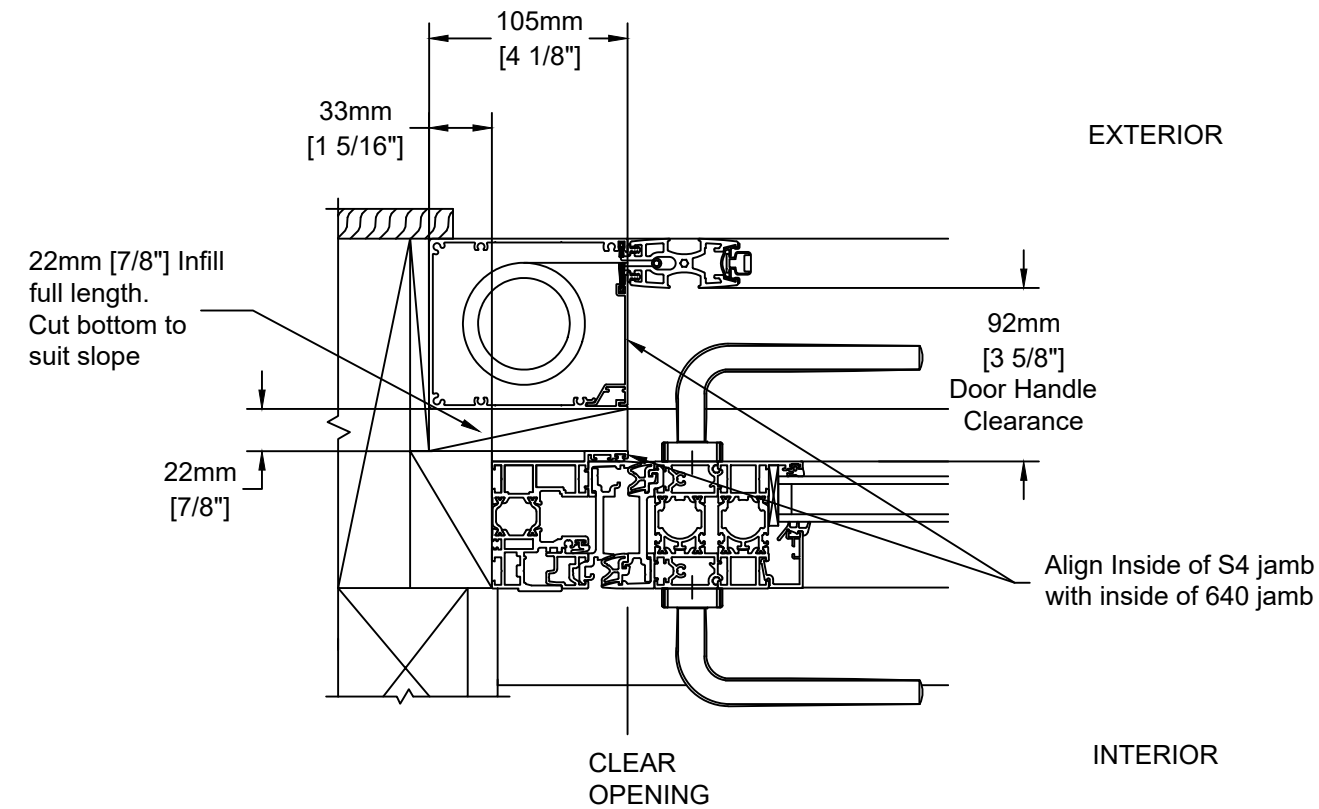

Vertical Section - Head

Horizontal Section Jamb with Handle

Horizontal Section Jamb Pivot

Vertical Section - Sill

Notes:

1. Refer to Centor screen installation instructions.
2. Order S4 Screen with "AWAY" stile location to avoid conflict with door handle.
3. Order S4 Screen with "OUTSIDE" location to allow for sill drainage.
4. Refer to Nanawall instructions for door installation and weather proofing.