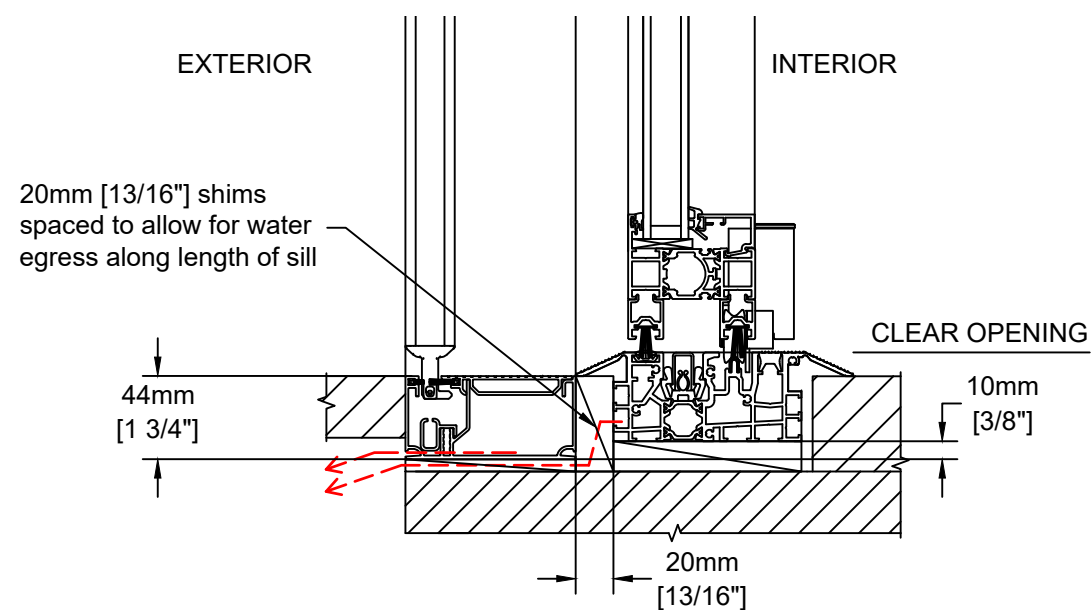

Vertical Section - Head

Horizontal Section Jamb with Handle

Horizontal Section Jamb Pivot

Vertical Section - Sill

Notes:

1. Refer to Centor screen installation instructions.
2. Order S4 Screen with "AWAY" stile location to avoid conflict with door handle.
3. Order S4 Screen with "OUTSIDE" location to allow for sill drainage.
4. Refer to Nanawall instructions for door installation and weather proofing.