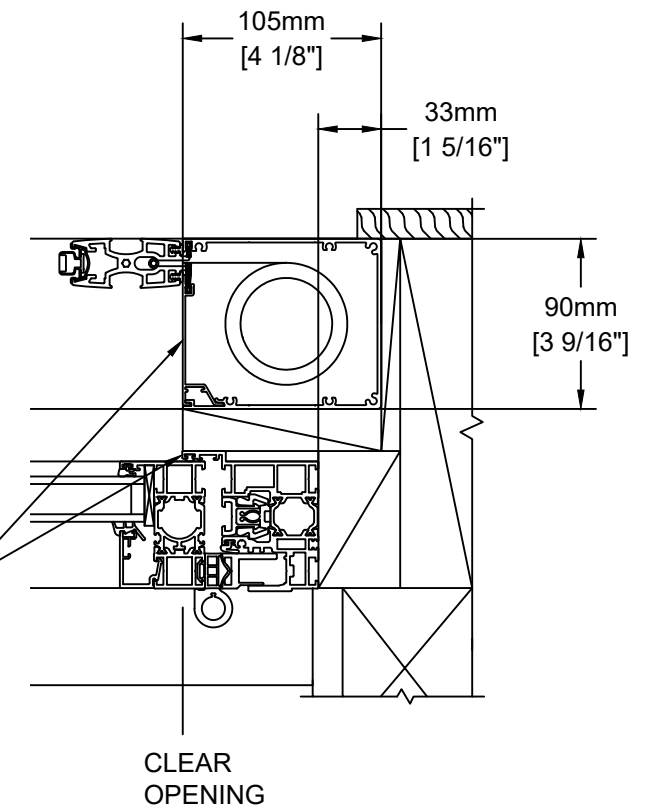

Vertical Section - Head

Horizontal Section Jamb with Handle

Horizontal Section Jamb Pivot

Vertical Section - Sill

Notes:

1. Refer to Centor screen installation instructions.
2. Order S4 Screen with "AWAY" stile location to avoid conflict with door handle.
3. Order S4 Screen with "OUTSIDE" location to allow for sill drainage.
4. Refer to Nanawall instructions for door installation and weather proofing.