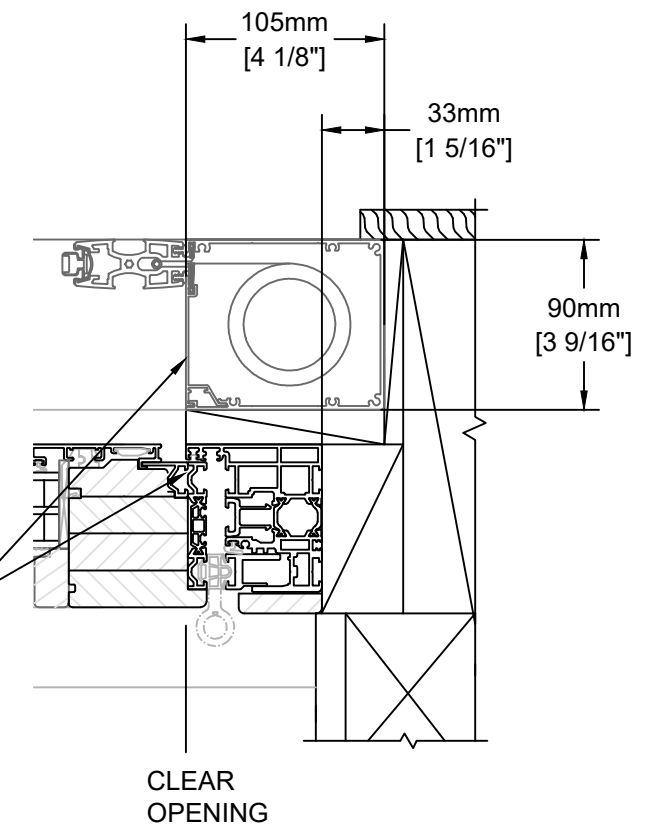

Vertical Section - Head

Horizontal Section Jamb with Handle

Horizontal Section Jamb Pivot

Vertical Section - Sill

Notes:

1. Refer to Centor screen installation instructions.
2. Order S4 Screen with "AWAY" stile location to avoid conflict with door handle.
3. Order S4 Screen with "OUTSIDE" location to allow for sill drainage.
4. Refer to Nanawall instructions for door installation and weather proofing.