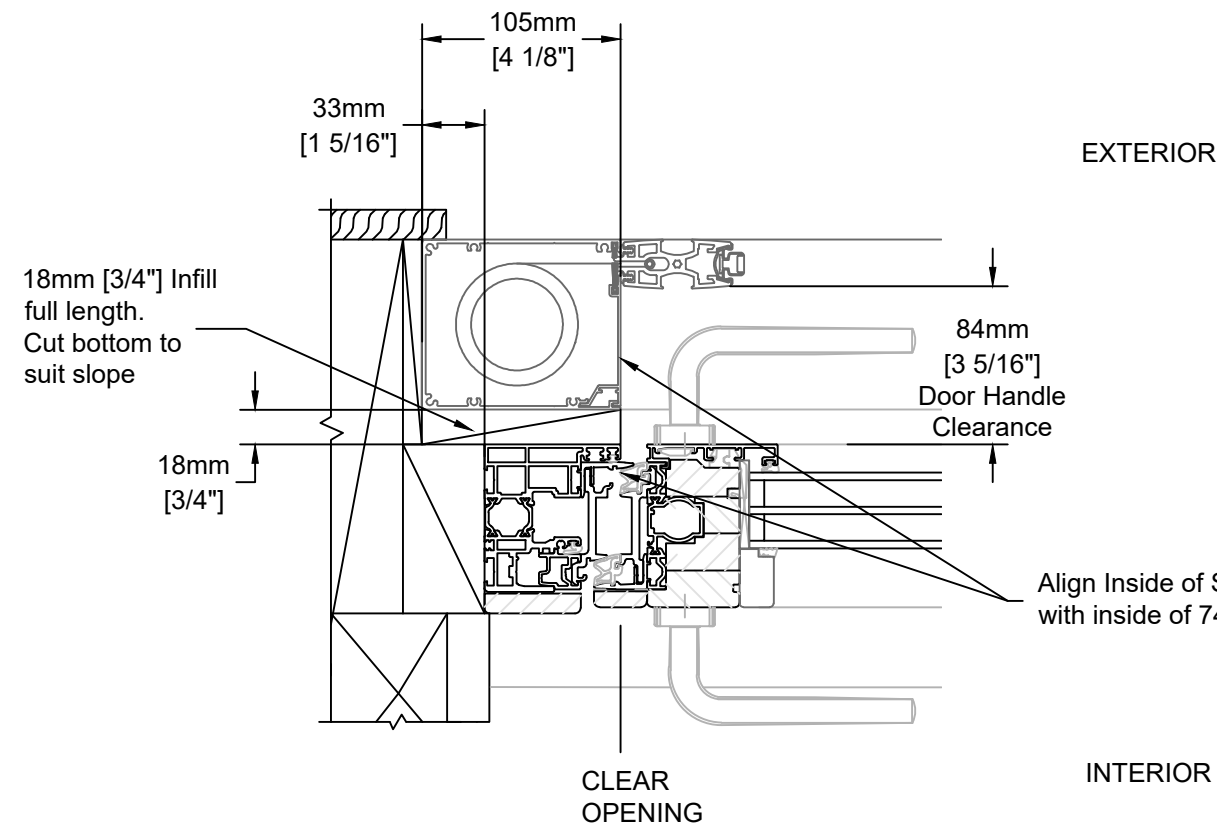

Vertical Section - Head

Horizontal Section Jamb with Handle

Horizontal Section Jamb Pivot

Vertical Section - Sill

Notes:

1. Refer to Centor screen installation instructions.
2. Order S4 Screen with "AWAY" stile location to avoid conflict with door handle.
3. Order S4 Screen with "OUTSIDE" location to allow for sill drainage.
4. Refer to Nanawall instructions for door installation and weather proofing.