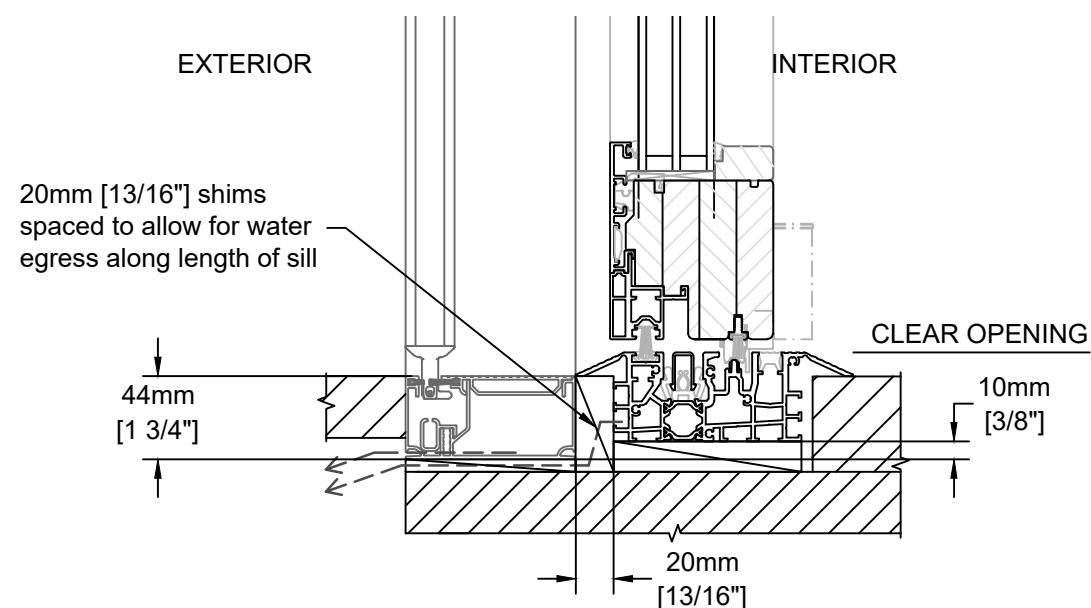

Vertical Section - Head

Horizontal Section Jamb with Handle

Horizontal Section Jamb Pivot

Vertical Section - Sill

Notes:

1. Refer to Centor screen installation instructions.
2. Order S4 Screen with "AWAY" stile location to avoid conflict with door handle.
3. Order S4 Screen with "OUTSIDE" location to allow for sill drainage.
4. Refer to Nanawall instructions for door installation and weather proofing.