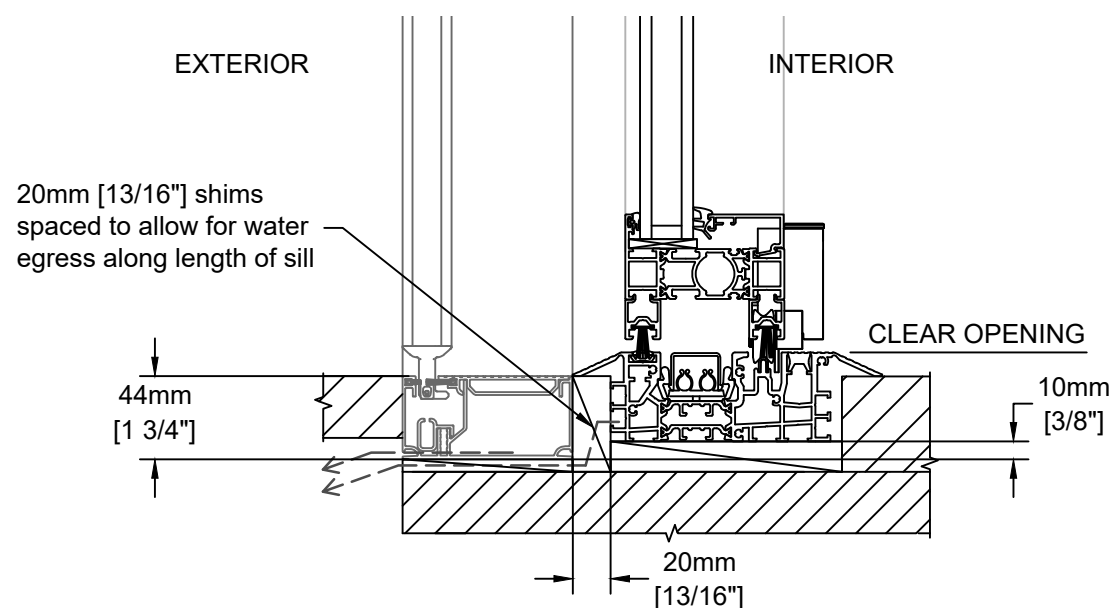

Vertical Section - Head

Horizontal Section Jamb with Handle

Horizontal Section Jamb Pivot

Vertical Section - Sill

Notes:

1. Refer to Centor screen installation instructions.
2. Order S4 Screen with "AWAY" stile location to avoid conflict with door handle.
3. Order S4 Screen with "OUTSIDE" location to allow for sill drainage.
4. Refer to Nanawall instructions for door installation and weather proofing.