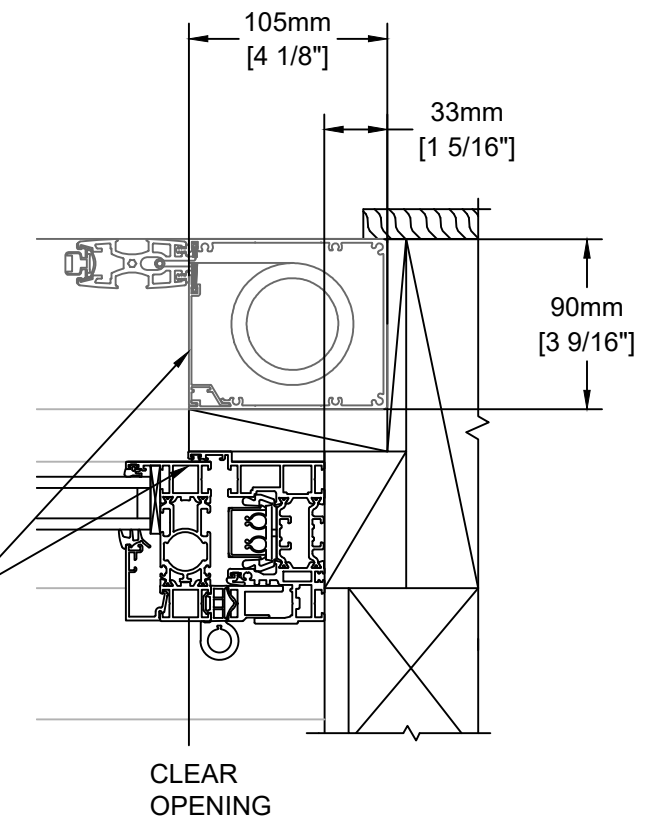

Vertical Section - Head

Horizontal Section Jamb with Handle

Horizontal Section Jamb Pivot

Vertical Section - Sill

Notes:

1. Refer to Centor screen installation instructions.
2. Order S4 Screen with "AWAY" stile location to avoid conflict with door handle.
3. Order S4 Screen with "OUTSIDE" location to allow for sill drainage.
4. Refer to Nanawall instructions for door installation and weather proofing.