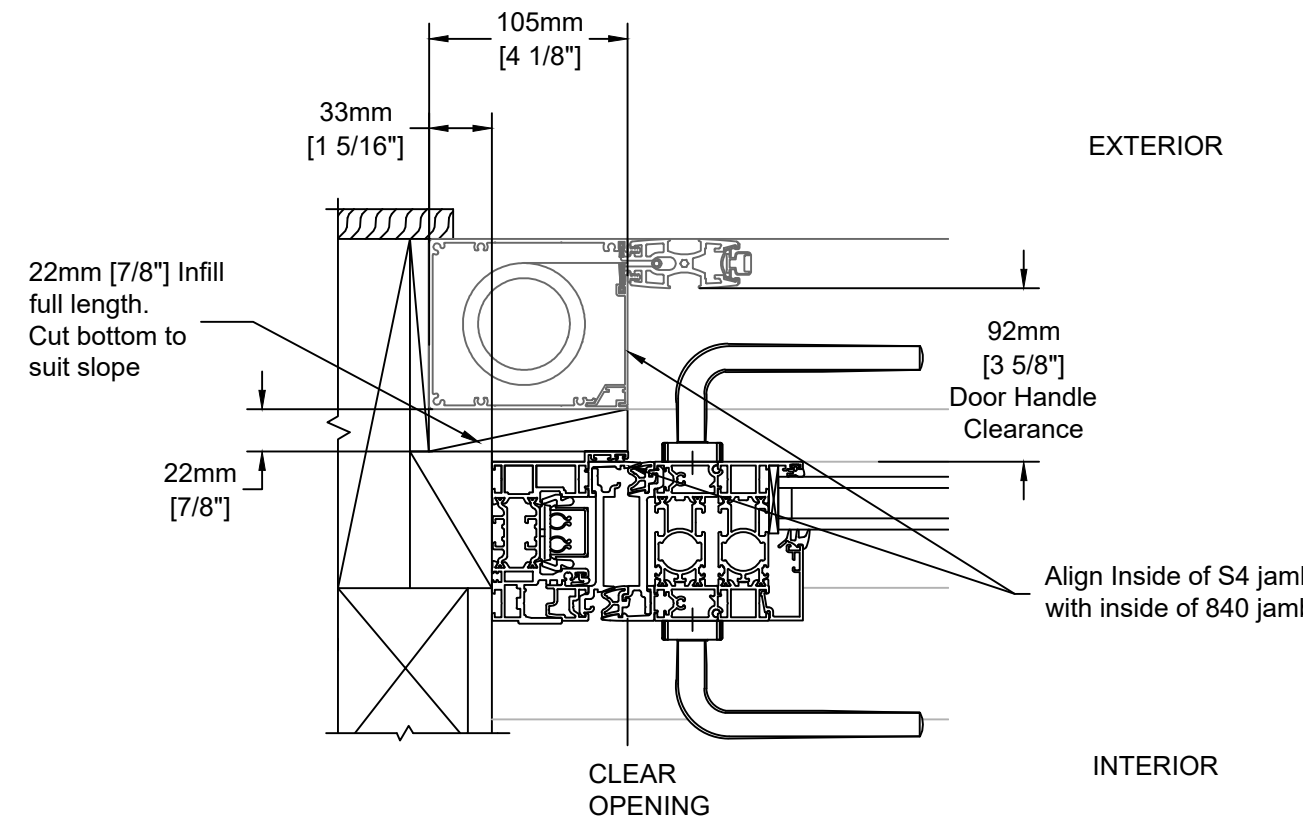

Vertical Section - Head

Horizontal Section Jamb with Handle

Horizontal Section Jamb Pivot

Vertical Section - Sill

Notes:

1. Refer to Centor screen installation instructions.
2. Order S4 Screen with "AWAY" stile location to avoid conflict with door handle.
3. Order S4 Screen with "OUTSIDE" location to allow for sill drainage.
4. Refer to Nanawall instructions for door installation and weather proofing.