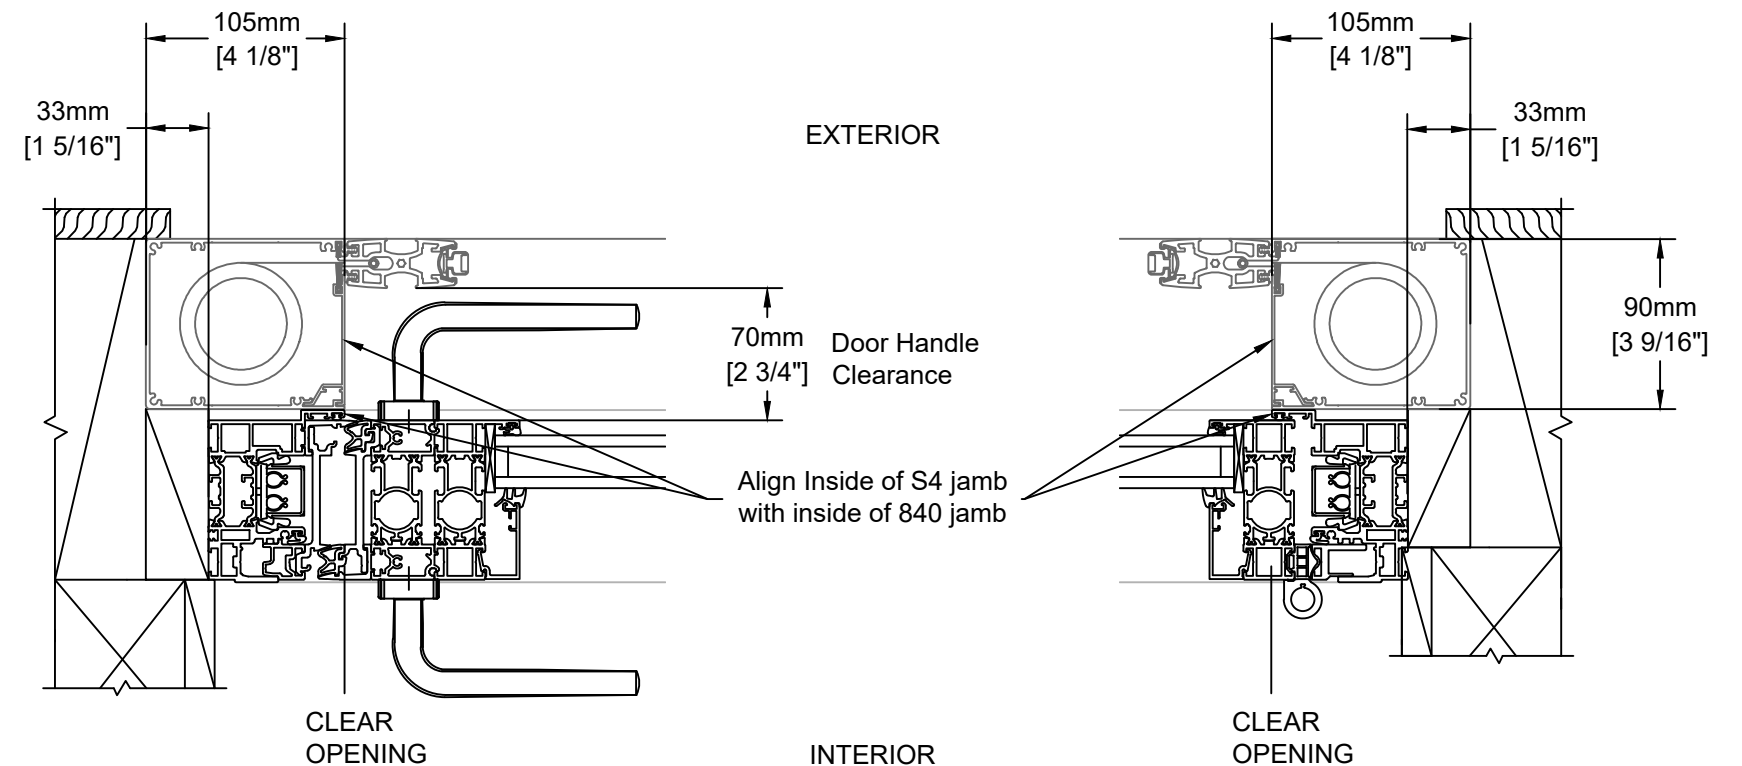

Vertical Section - Head

Vertical Section - Sill

Horizontal Section Jamb with Handle

Horizontal Section Jamb Pivot

Notes:

1. Refer to Centor screen installation instructions.
2. Order S4 Screen with "AWAY" stile location to avoid conflict with door handle.
3. Order S4 Screen with "OUTSIDE" location to allow for sill drainage.
4. Refer to Nanawall instructions for door installation and weather proofing.