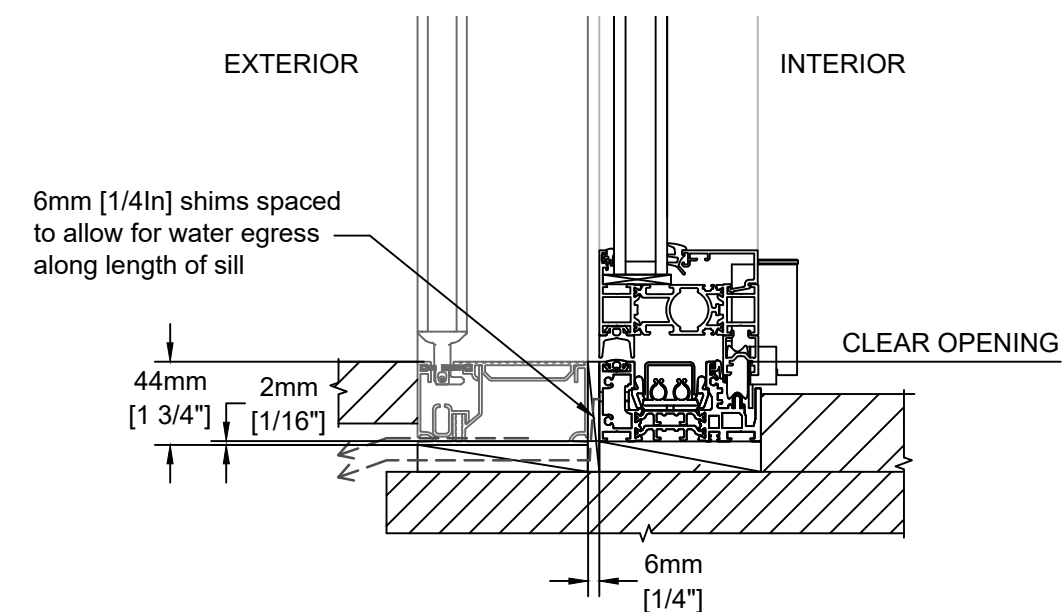

Vertical Section - Head

Vertical Section - Sill

Horizontal Section Jamb with Handle

Horizontal Section Jamb Pivot

Notes:

1. Refer to Centor screen installation instructions.
2. Order S4 Screen with "AWAY" stile location to avoid conflict with door handle.
3. Order S4 Screen with "OUTSIDE" location to allow for sill drainage.
4. Refer to Nanawall instructions for door installation and weather proofing.