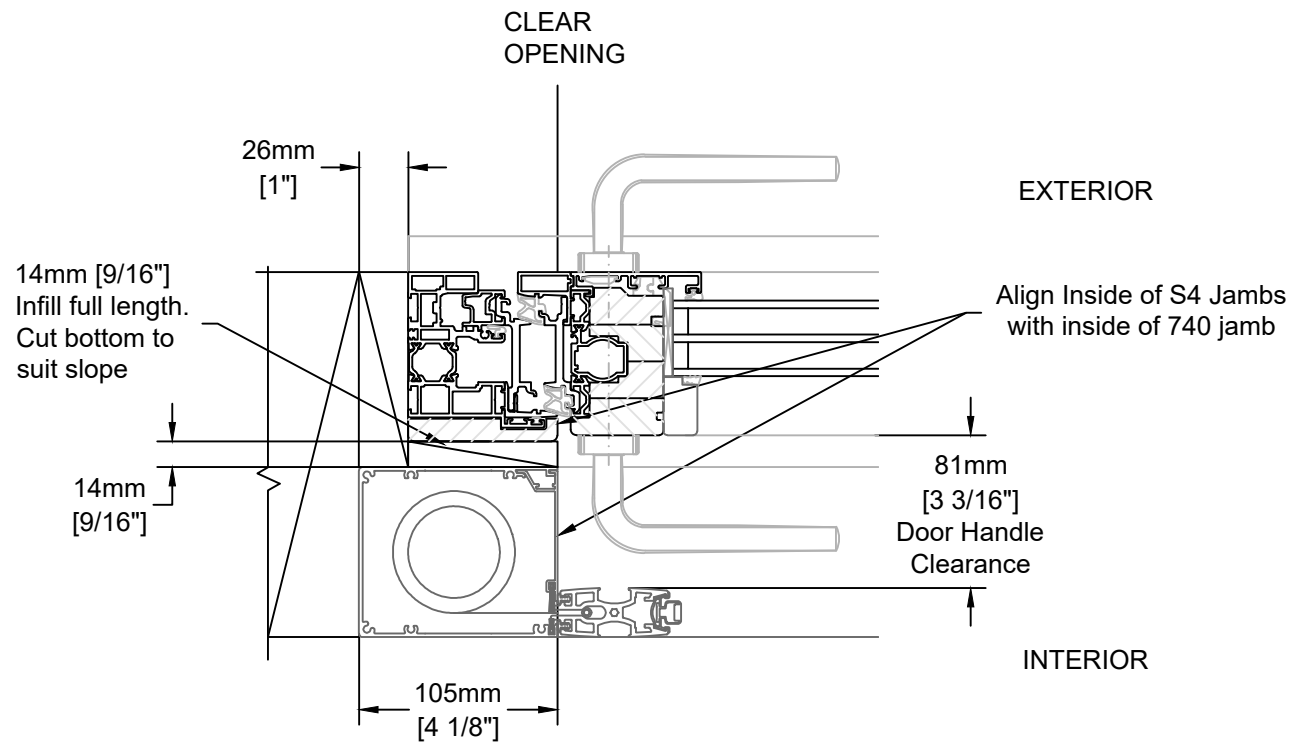

Vertical Section - Head

Horizontal Section Jamb with Handle

Horizontal Section Jamb Pivot

Vertical Section - Sill

Notes:

1. Refer to Centor screen installation instructions.
2. Order S4 Screen with "AWAY" stile location to avoid conflict with door handle.
3. Refer to Nanawall instructions for door installation and weather proofing.