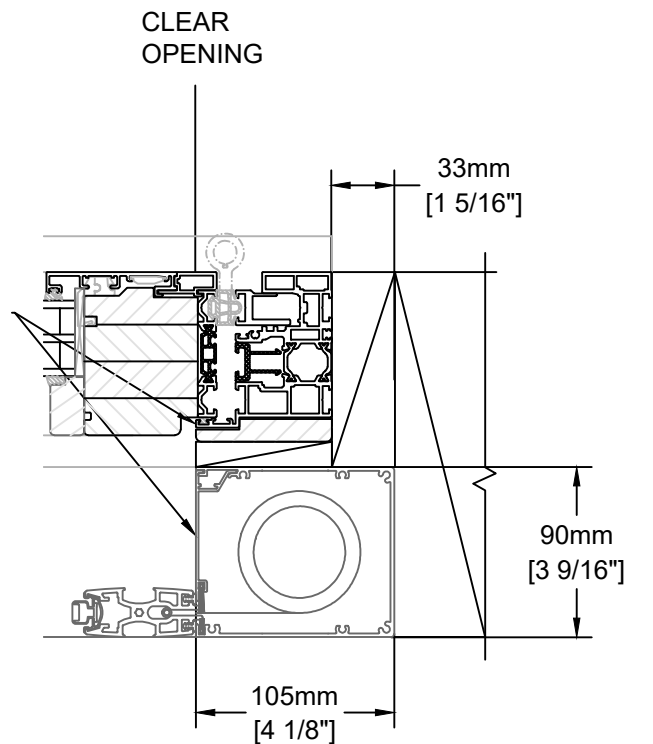

Vertical Section - Head

Horizontal Section Jamb with Handle

Horizontal Section Jamb Pivot

Vertical Section - Sill

Notes:

1. Refer to Centor screen installation instructions.
2. Order S4 Screen with "AWAY" stile location to avoid conflict with door handle.
3. Refer to Nanawall instructions for door installation and weather proofing.