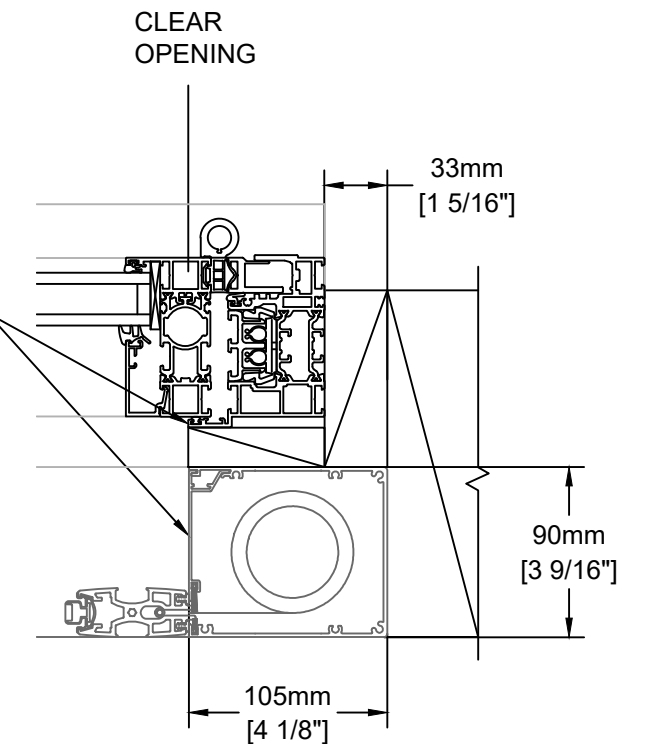

Vertical Section - Head

Horizontal Section Jamb with Handle

Horizontal Section Jamb Pivot

Vertical Section - Sill

**Notes:**

1. Refer to Centor screen installation instructions.
2. Order S4 Screen with "AWAY" stile location to avoid conflict with door handle.
3. Refer to Nanawall instructions for door installation and weather proofing.