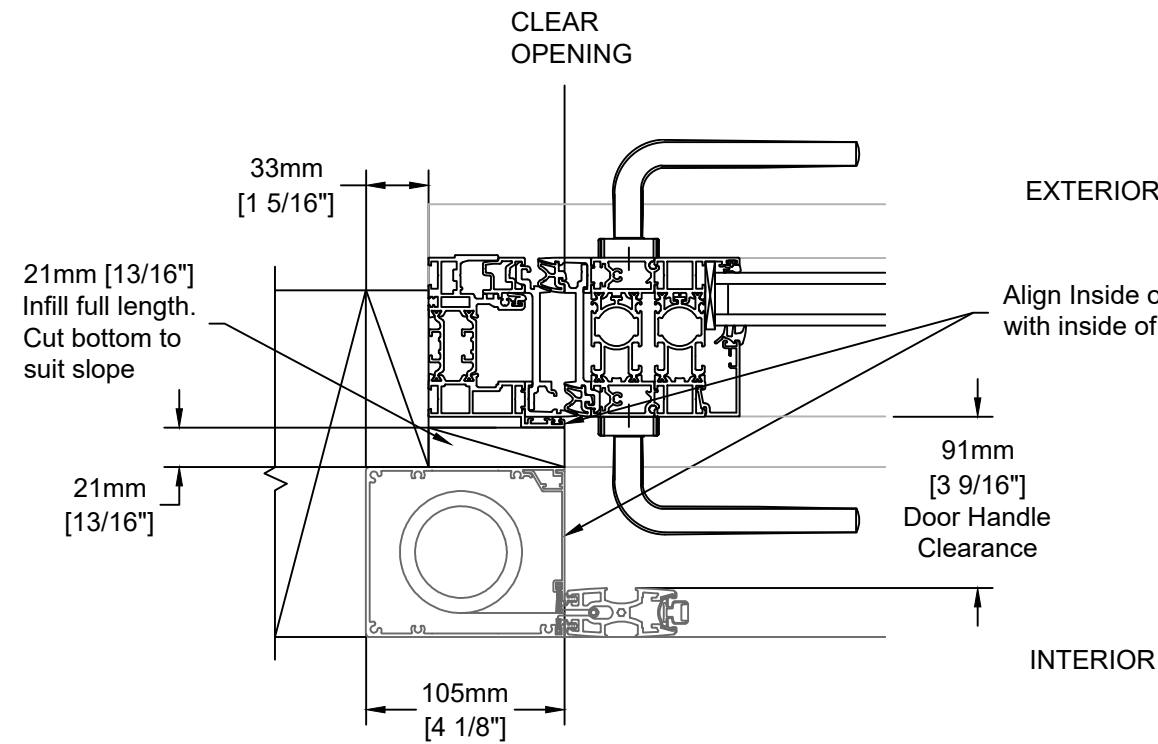

Vertical Section - Head

Horizontal Section Jamb with Handle

Horizontal Section Jamb Pivot

Vertical Section - Sill

**Notes:**

1. Refer to Centor screen installation instructions.
2. Order S4 Screen with "AWAY" stile location to avoid conflict with door handle.
3. Refer to Nanawall instructions for door installation and weather proofing.