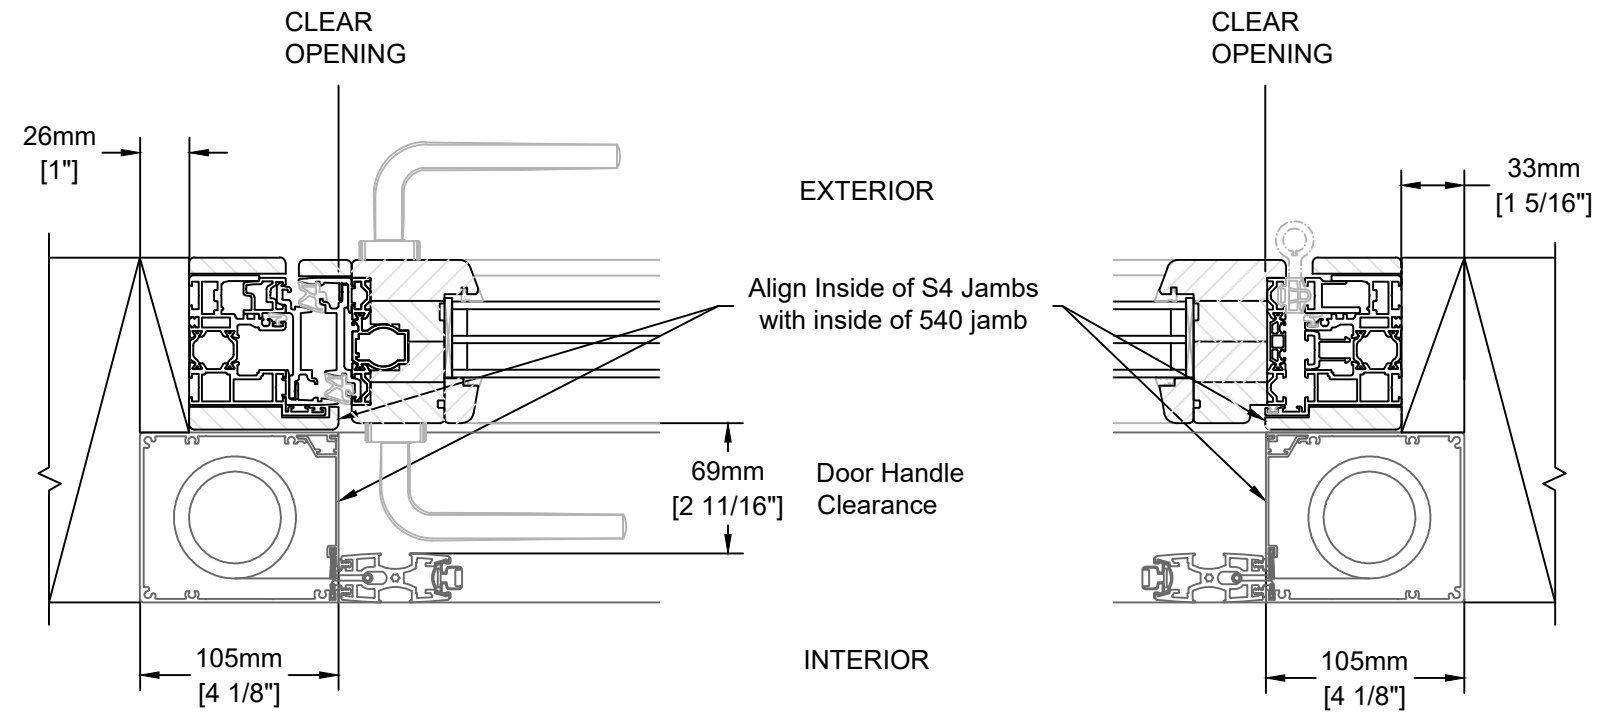

Vertical Section - Head

Horizontal Section
Jamb with Handle

Horizontal Section
Jamb Pivot

Vertical Section - Sill

Notes:

1. Refer to Centor screen installation instructions.
2. Order S4 Screen with "AWAY" stile location to avoid conflict with door handle.
3. Refer to Nanawall instructions for door installation and weather proofing.