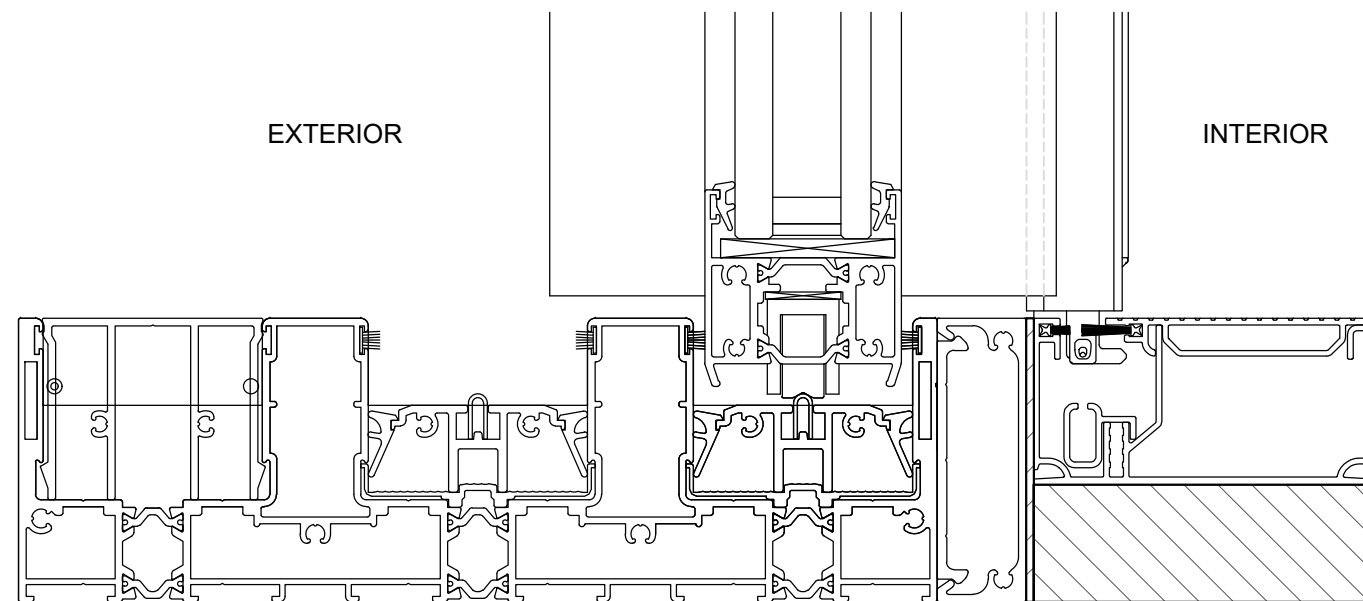

Vertical Section - Head

CLEAR
OPENING

Horizontal Section - Jamb

Vertical Section - Sill

CLEAR
OPENING

Legend:

Use suitable infill.

Notes:

1. Drawing subject to change without notice.
2. Refer to Centor screen installation instructions.
3. Order S4 Screen with "Near" stile location to interact with door stile.
4. Order cover with AQ109L Option
5. Refer to Nanawall instructions for door installation and weather proofing.