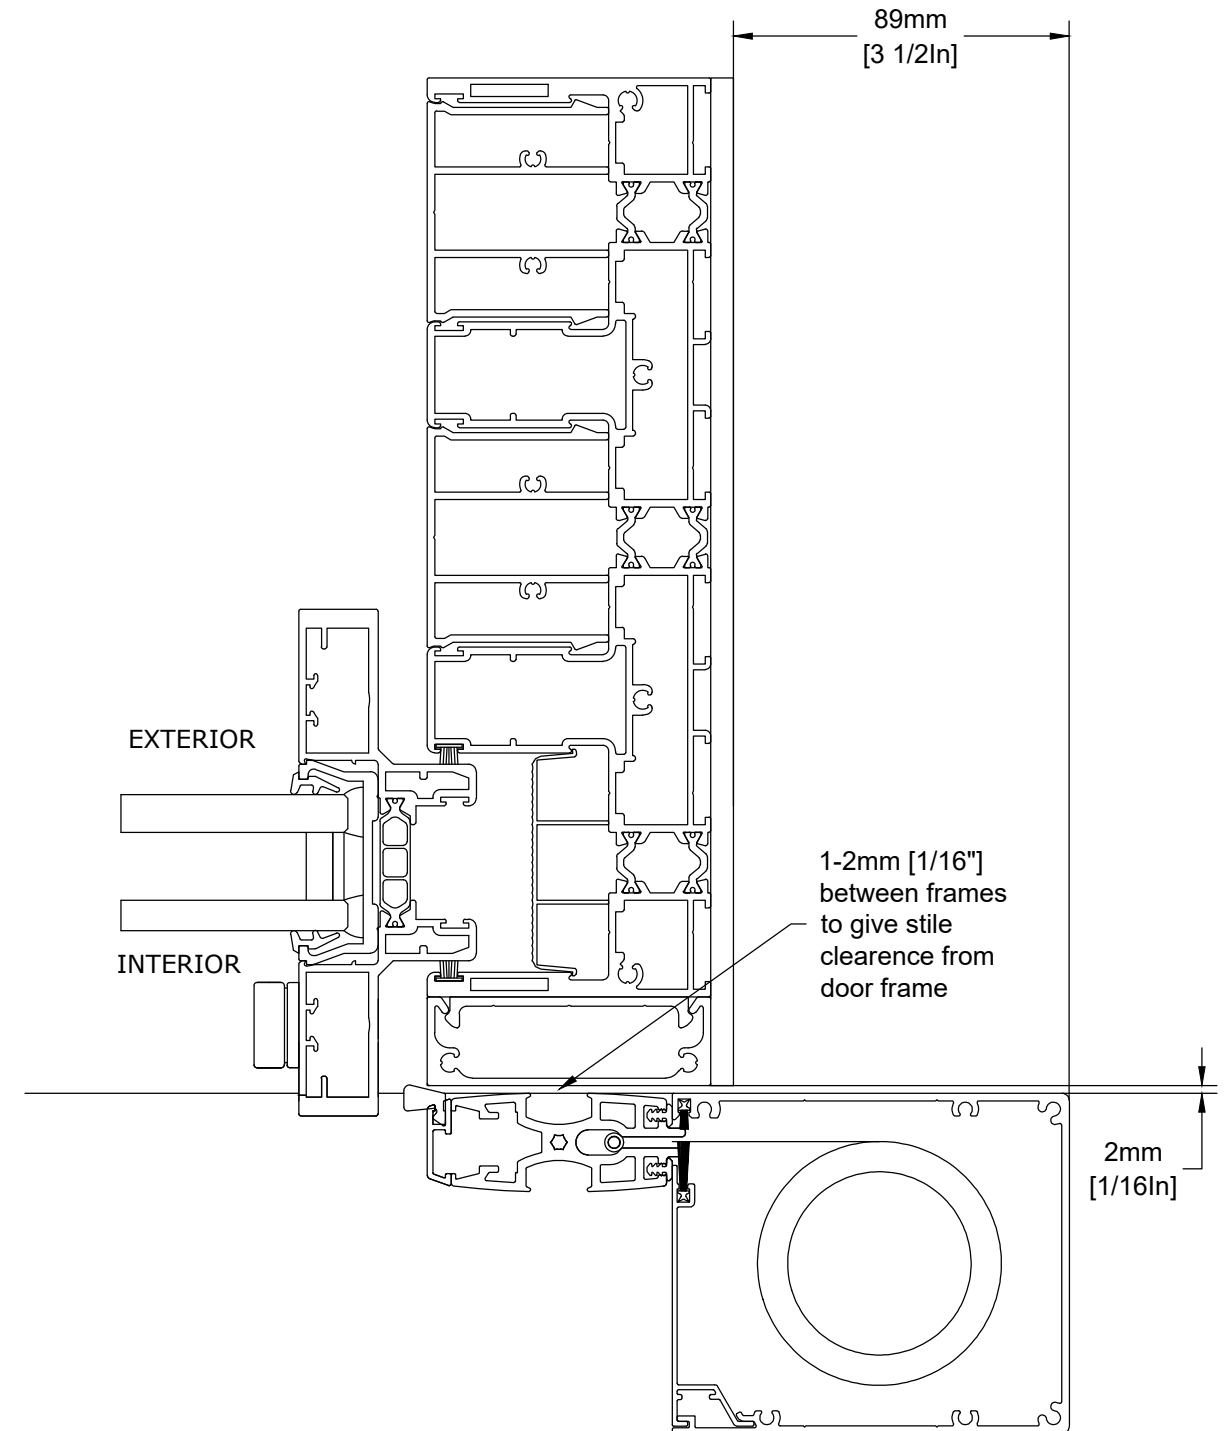

Vertical Section - Head

CLEAR
OPENING

Horizontal Section - Jamb

Vertical Section - Sill

CLEAR
OPENING

Legend:

Use suitable infill.

Notes:

1. Drawing subject to change without notice.
2. Refer to Centor screen installation instructions.
3. Order S4 Screen with "Near" stile location to interact with door stile.
4. Order cover with AQ109L Option
5. Refer to Nanawall instructions for door installation and weather proofing.