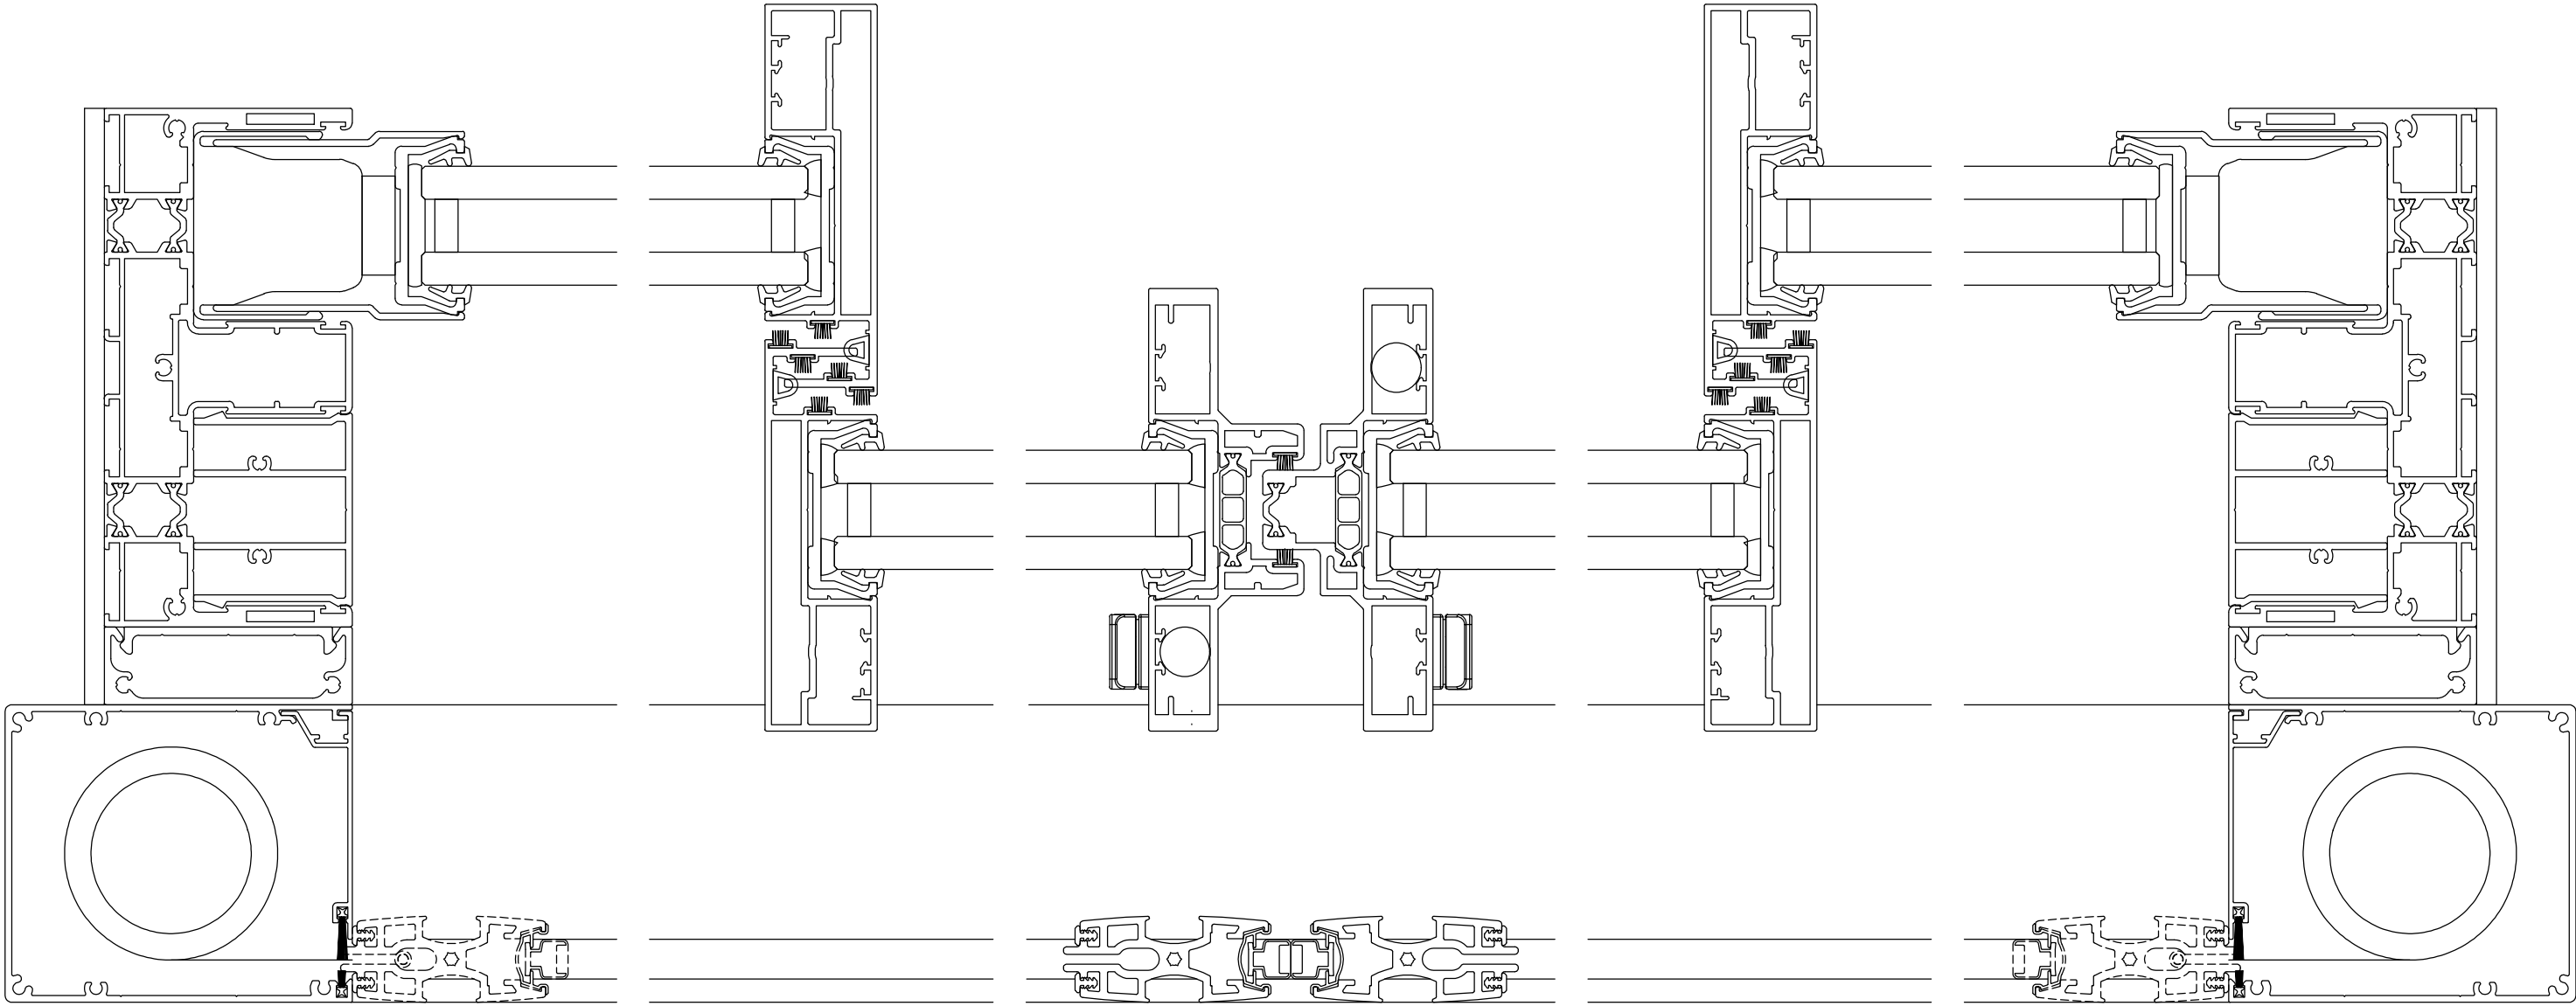

Vertical Section - Head

EXTERIOR

INTERIOR

Vertical Section - Sill

**Legend:**

Use suitable infill.

**Notes:**

1. Drawing subject to change without notice.
2. Refer to Centor screen installation instructions.
3. Order S4 Screen with "AWAY" stile location to avoid conflict with door handle.

EXTERIOR

INTERIOR

Horizontal Section